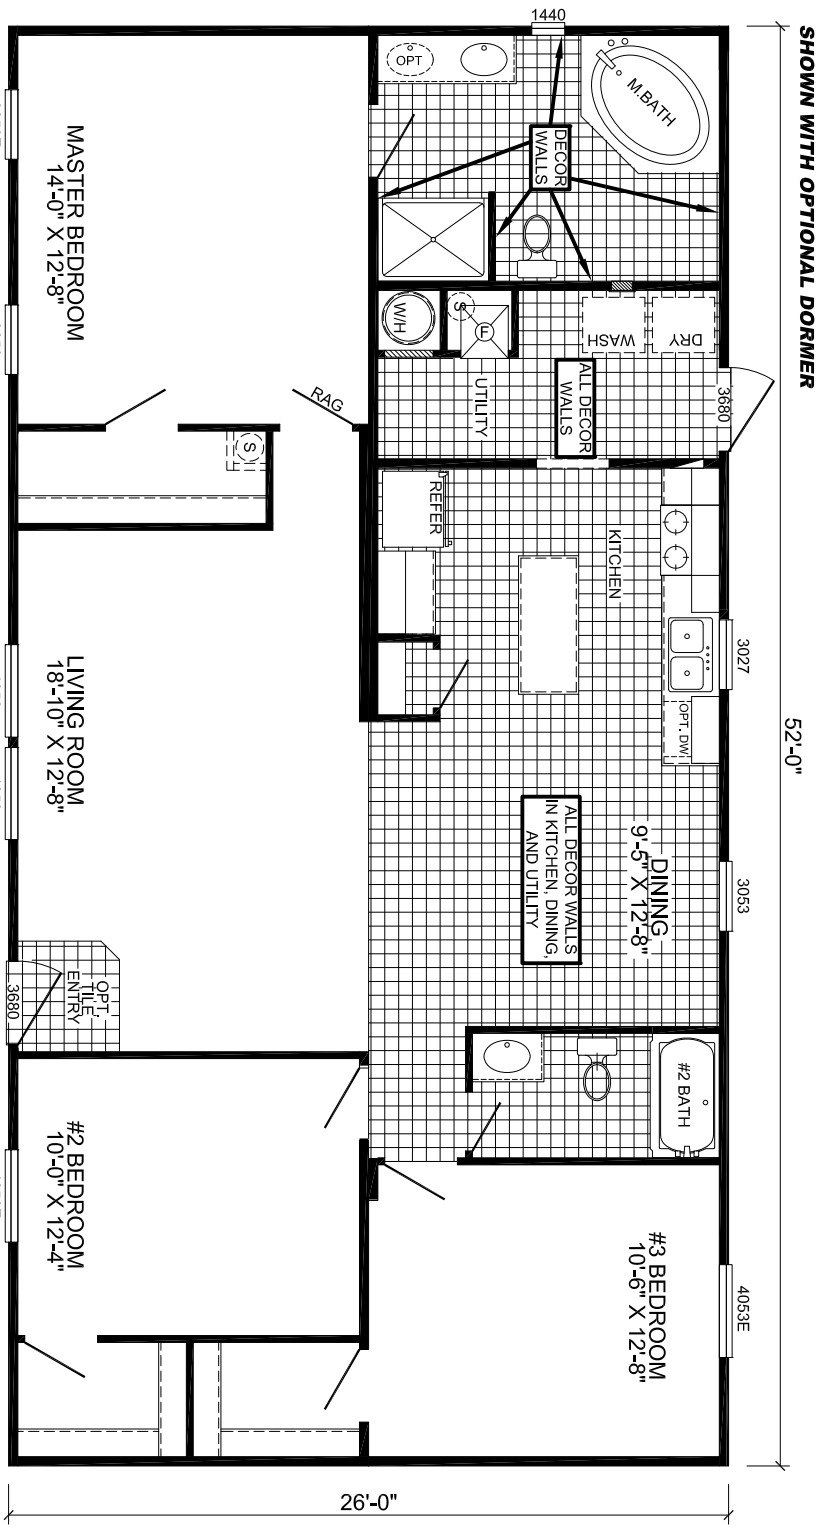

TRENTON

V-252231 - SUWANNEE VALLEY

3-BEDROOM / 2-BATH

28 X 56 - Approx. 1352 Sq. Ft.

Date: 04/30/20

* All room dimensions include closets and square footage figures are approximate.
* Transom windows are available on optional 9'-0" sidewall houses only.