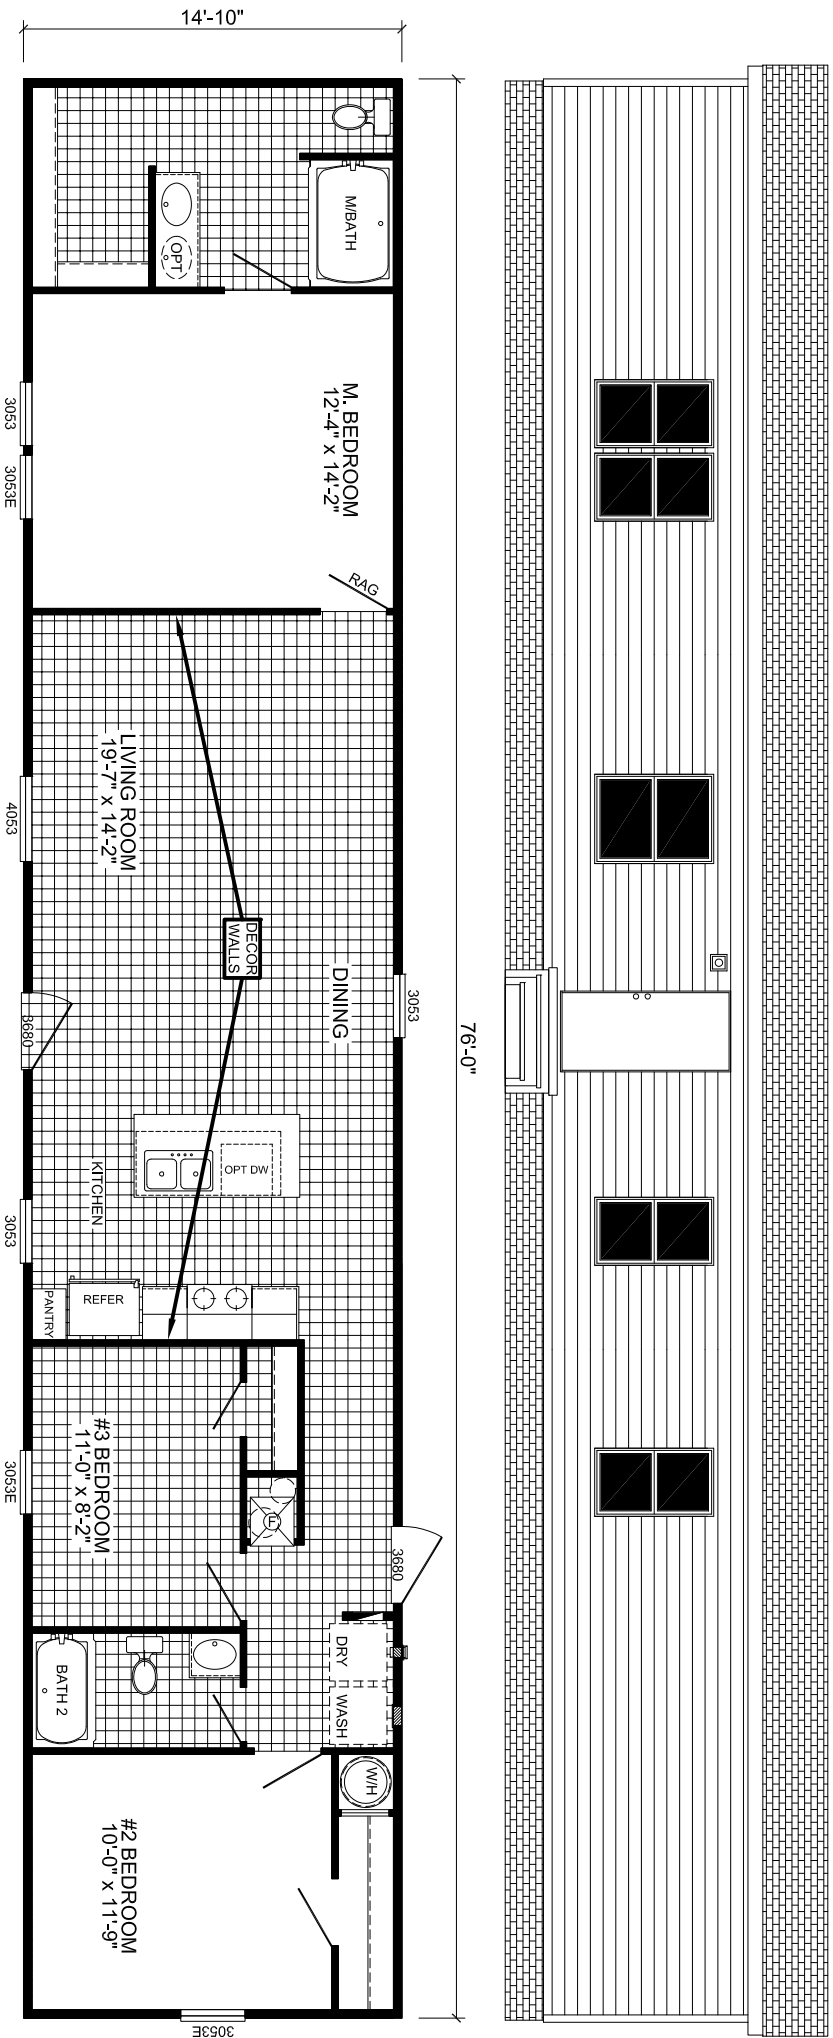

TROY

V-5763P - SUWANNEE VALLEY

3-BEDROOM / 2-BATH

16 X 80 - Approx. 1127 Sq. Ft.

Date: 06/12/20

* All room dimensions include closets and square footage figures are approximate.
 * Transom windows are available on optional 9'-0" sidewall houses only.