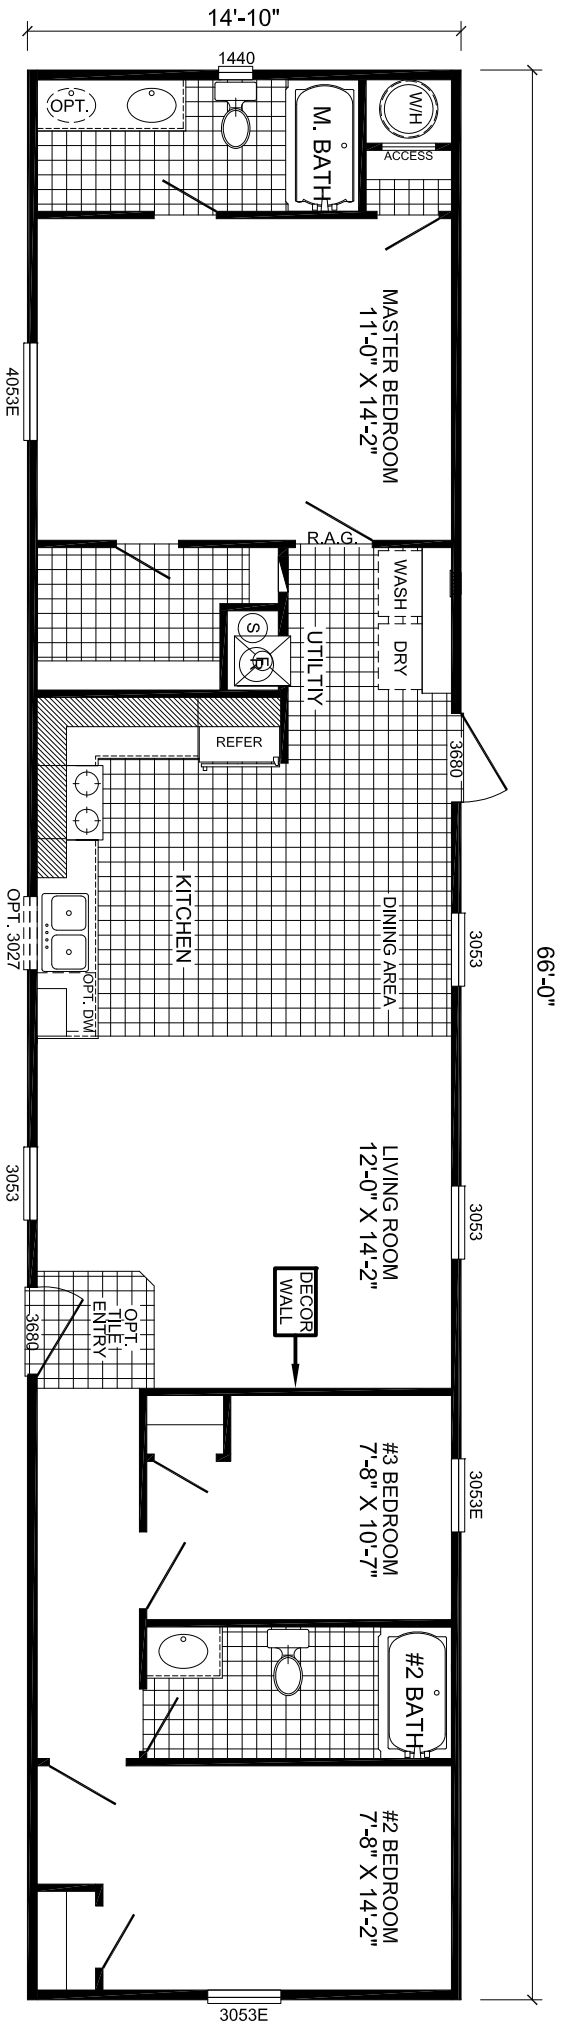

DASH 3

X-5663D - RUNNER
3 BEDROOM / 2-BATH
16 X 70 - Approx. 979 Sq. Ft.

Date: 1/12/019
 * All room dimensions include closets and square footage figures are approximate.