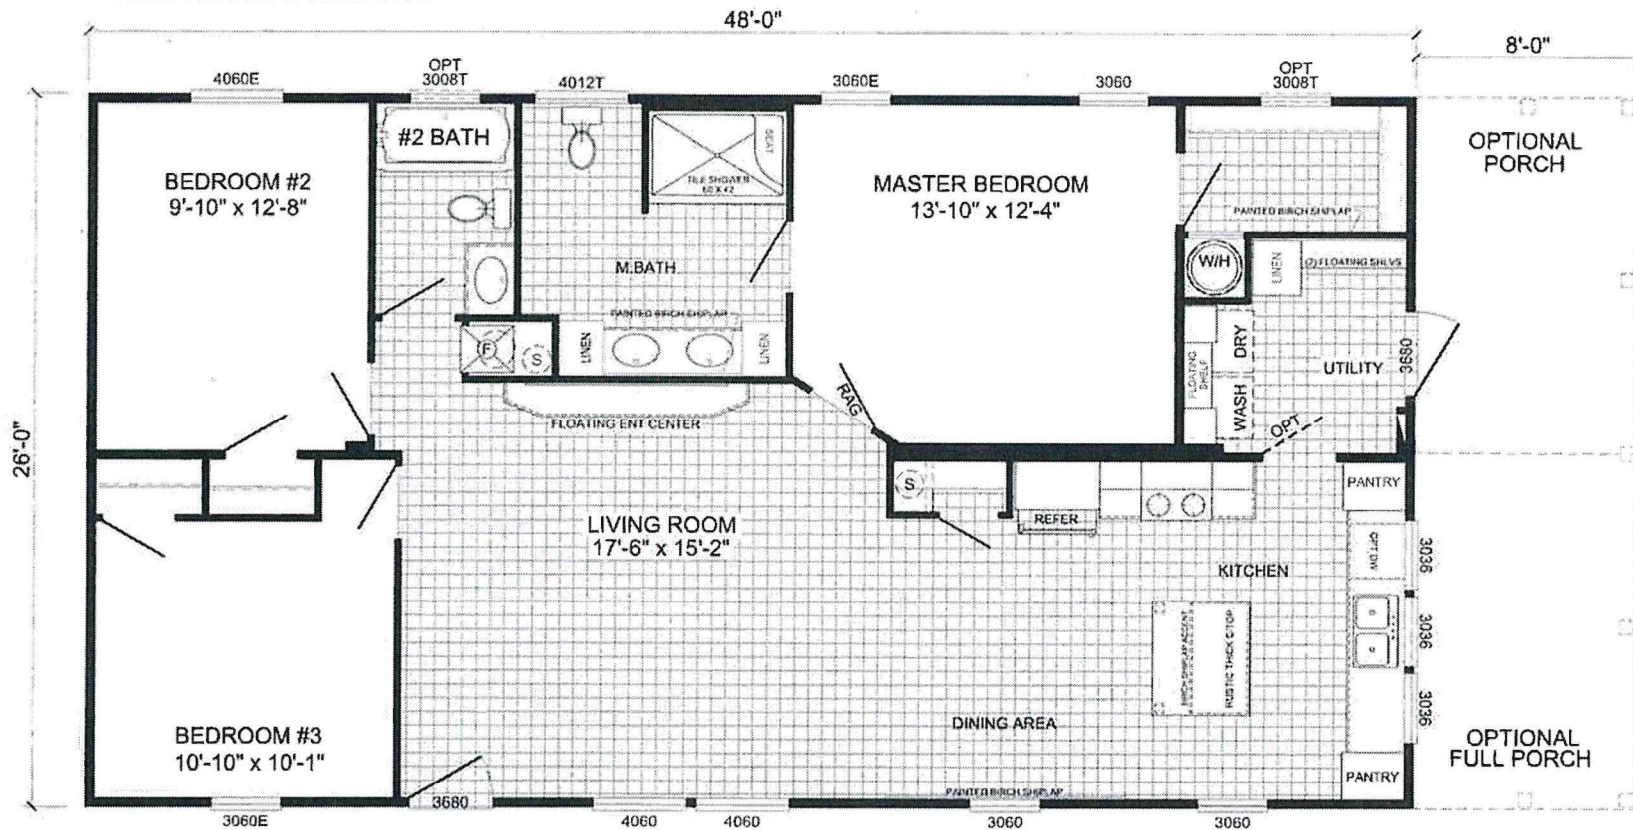

DORMER SHOWN IS AN OPTION

H-2483N-PS

3-BEDROOM / 2-BATH

28 x 52 - Approx. 1260 Sq. Ft.

Date: 09/01/22

* All room dimensions include closets and square footage figures are approximate.

* Transom windows are available on optional 9'-0" sidewall houses only.