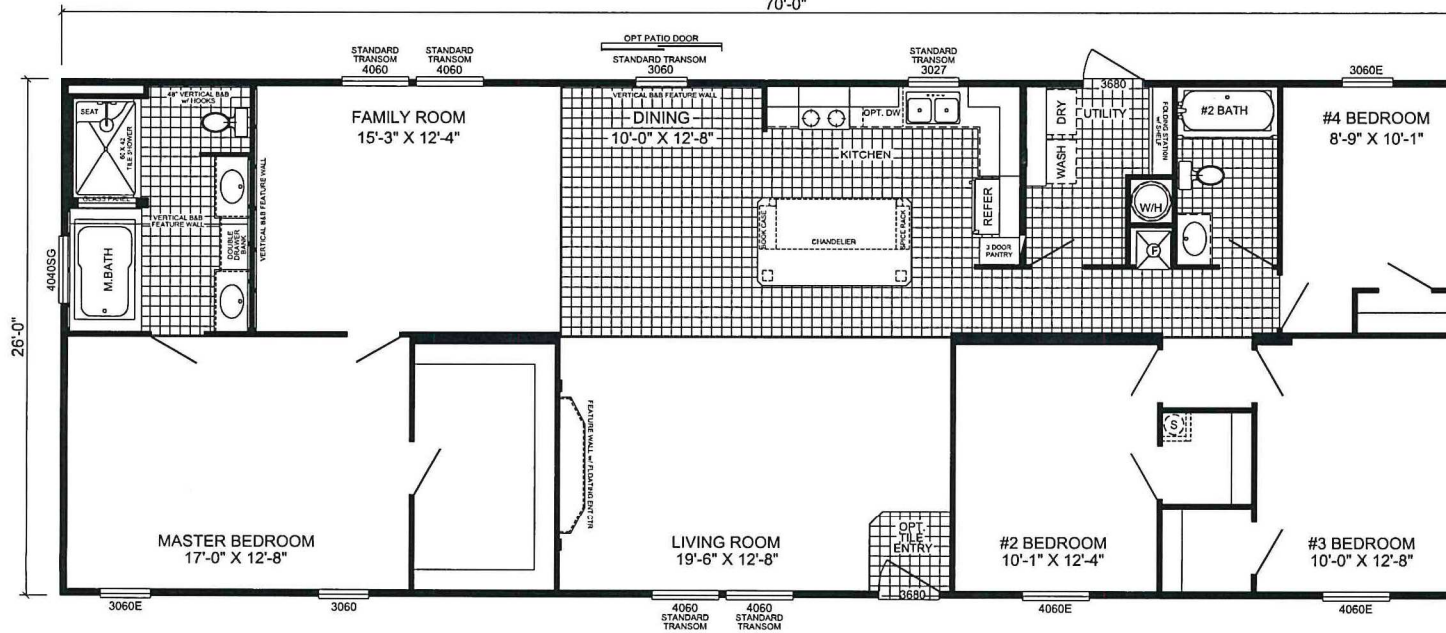

**OPTIONAL COLORADO EXTERIOR
(w/ SHAKE & VINYL B&B)**

PREDATOR

FRONT ELEVATION

70'-0"

**L-2704D - CLASSIC OAK
4-BEDROOM / 2-BATH
28 X 74 - Approx. 1820 Sq. Ft.**

Date: 11/29/22

* All room dimensions include closets and square footage figures are approximate.
* Transom windows are available on optional 9'-0" sidewall houses only.