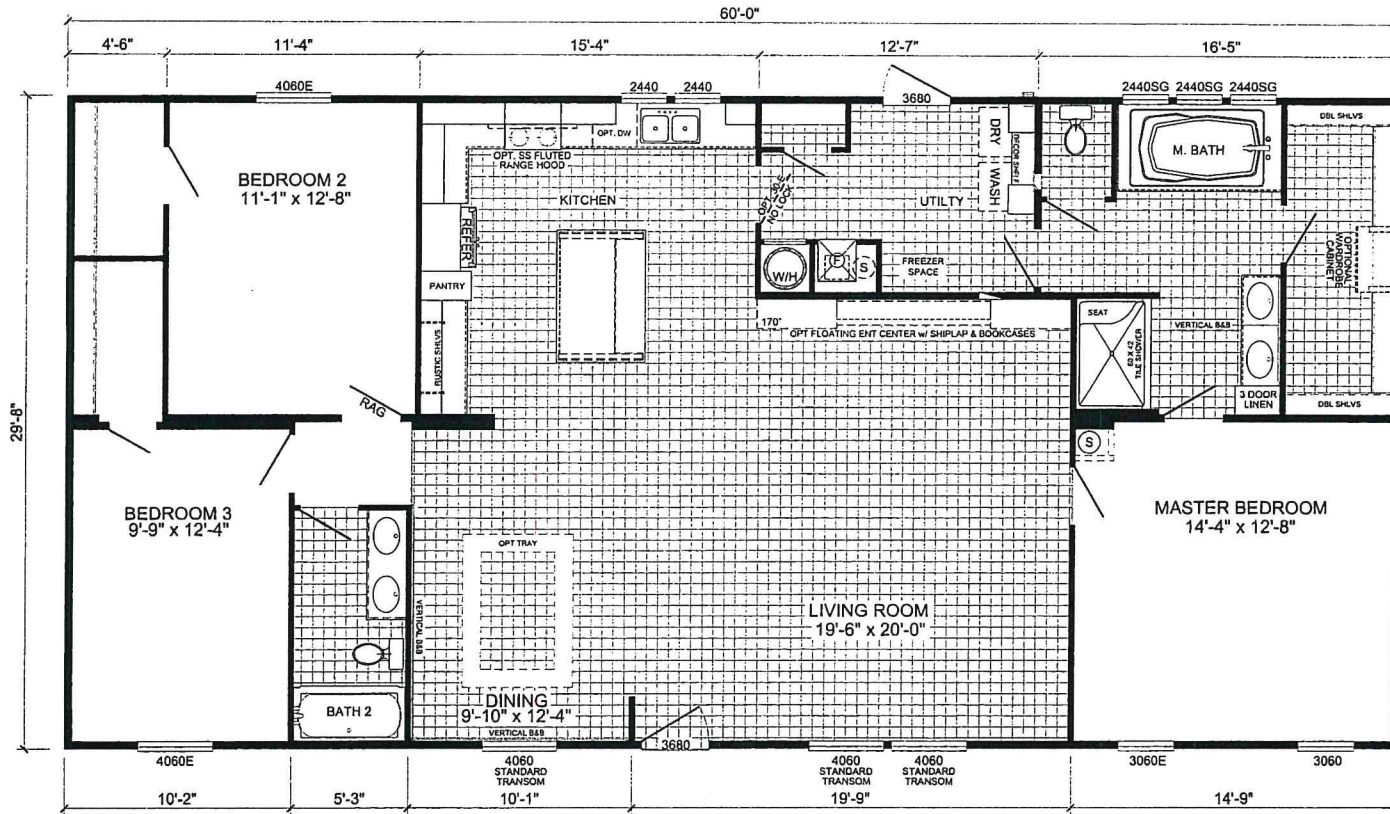

SHELBY

M-3603H - CLASSIC OAK
3-BEDROOM / 2-BATH
32 x 64 - Approx. 1760 Sq. Ft.

Date: 04/18/23

- * All room dimensions include closets and square footage figures are approximate.
- * Transom windows are available on optional 9'-0" sidewall houses only.
- * Live Oak Homes reserves the right to modify product offering at any time.