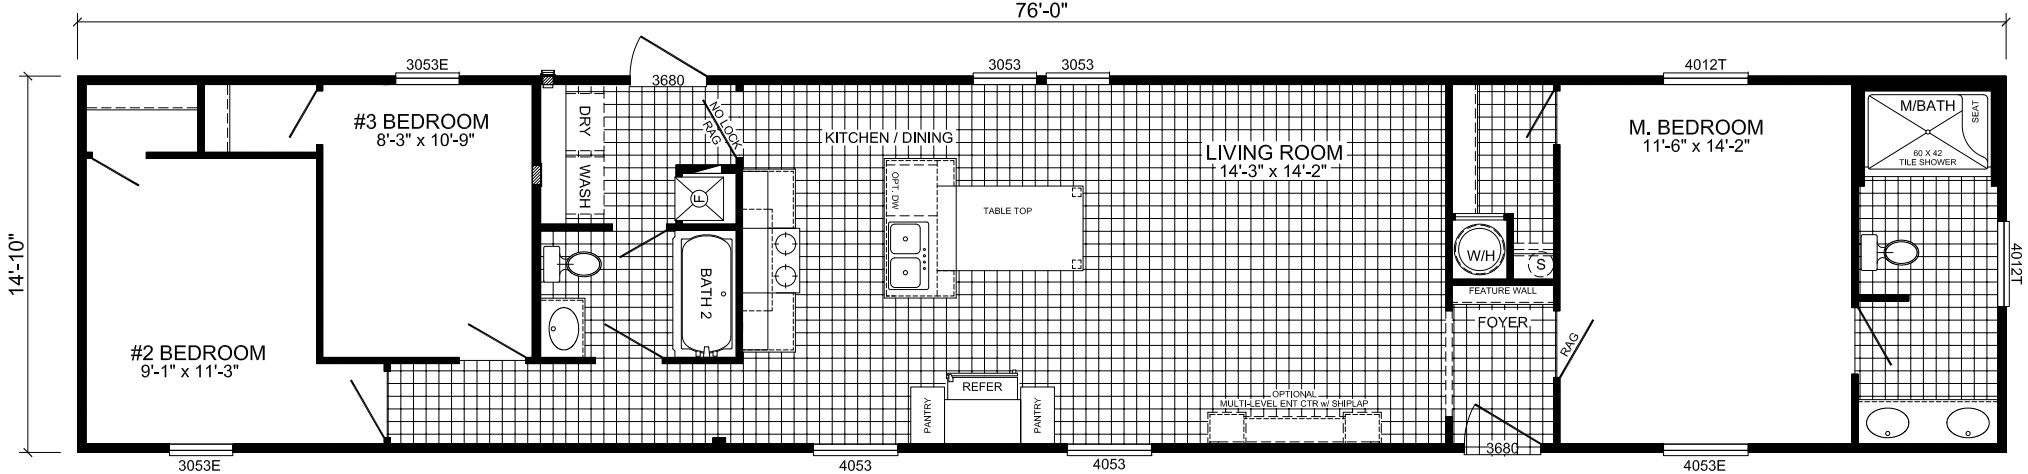

COLORADO

D-5763Q
3-BEDROOM / 2-BATH
16 X 80 - Approx. 1127 Sq. Ft.

Date: 07/02/20
 * All room dimensions include closets and square footage figures are approximate.
 * Wind Zone III is NOT available for this model.