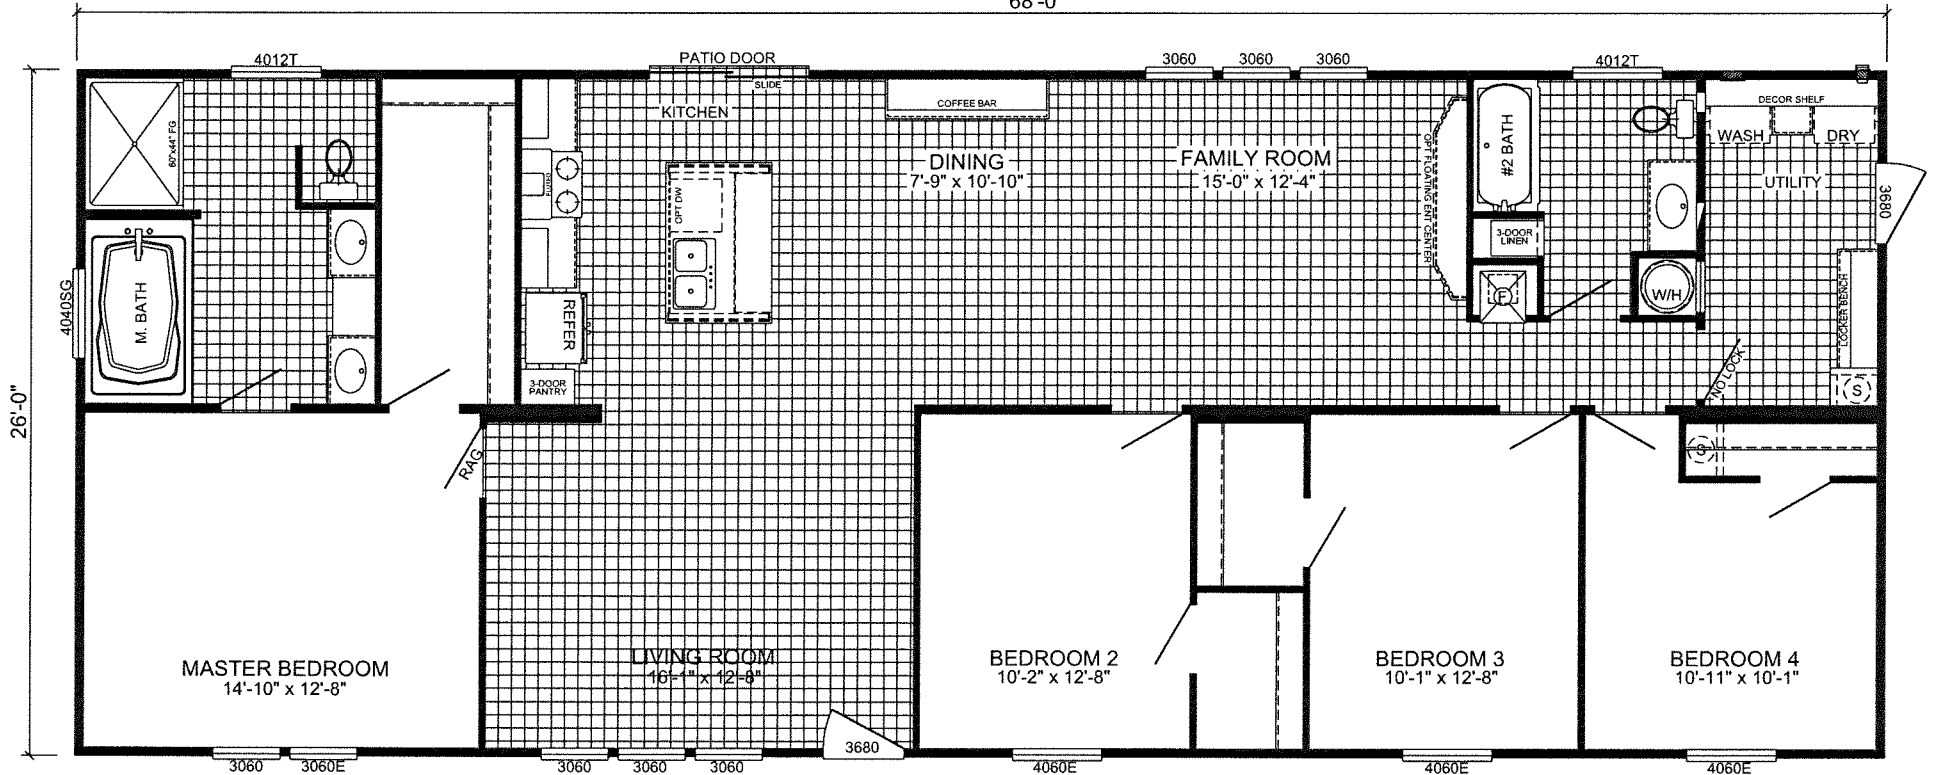

GUARDIAN

68'-0"

V-2684G - SUWANNEE VALLEY - ELITE
4-BEDROOM / 2-BATH
28 X 72 - Approx. 1768 Sq. Ft.

Date: 05/01/23

* All room dimensions include closets and square footage figures are approximate.