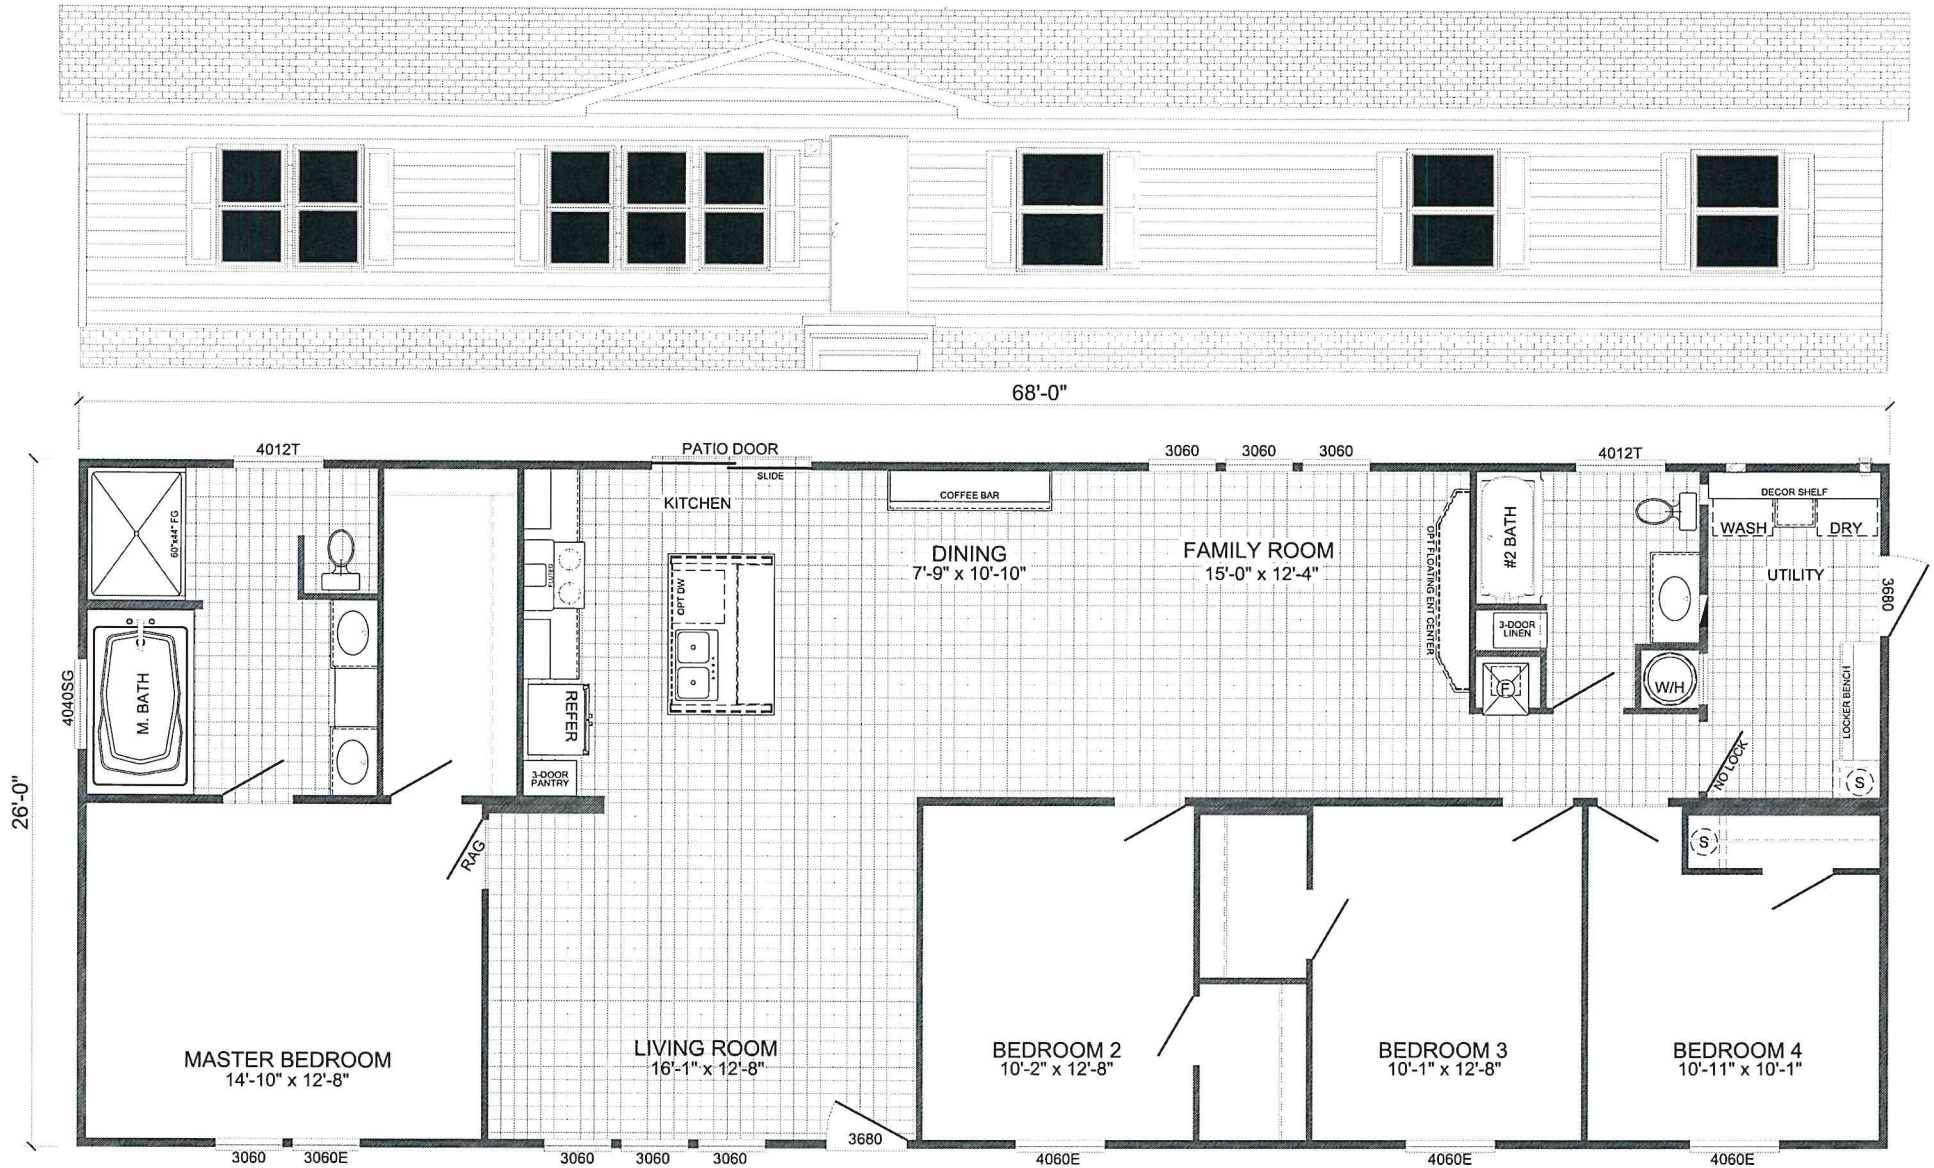

GUARDIAN

V-2684G - SUWANNEE VALLEY - ELITE
4-BEDROOM / 2-BATH
28 X 72 - Approx. 1768 Sq. Ft.

Date: 05/01/23

* All room dimensions include closets and square footage figures are approximate.