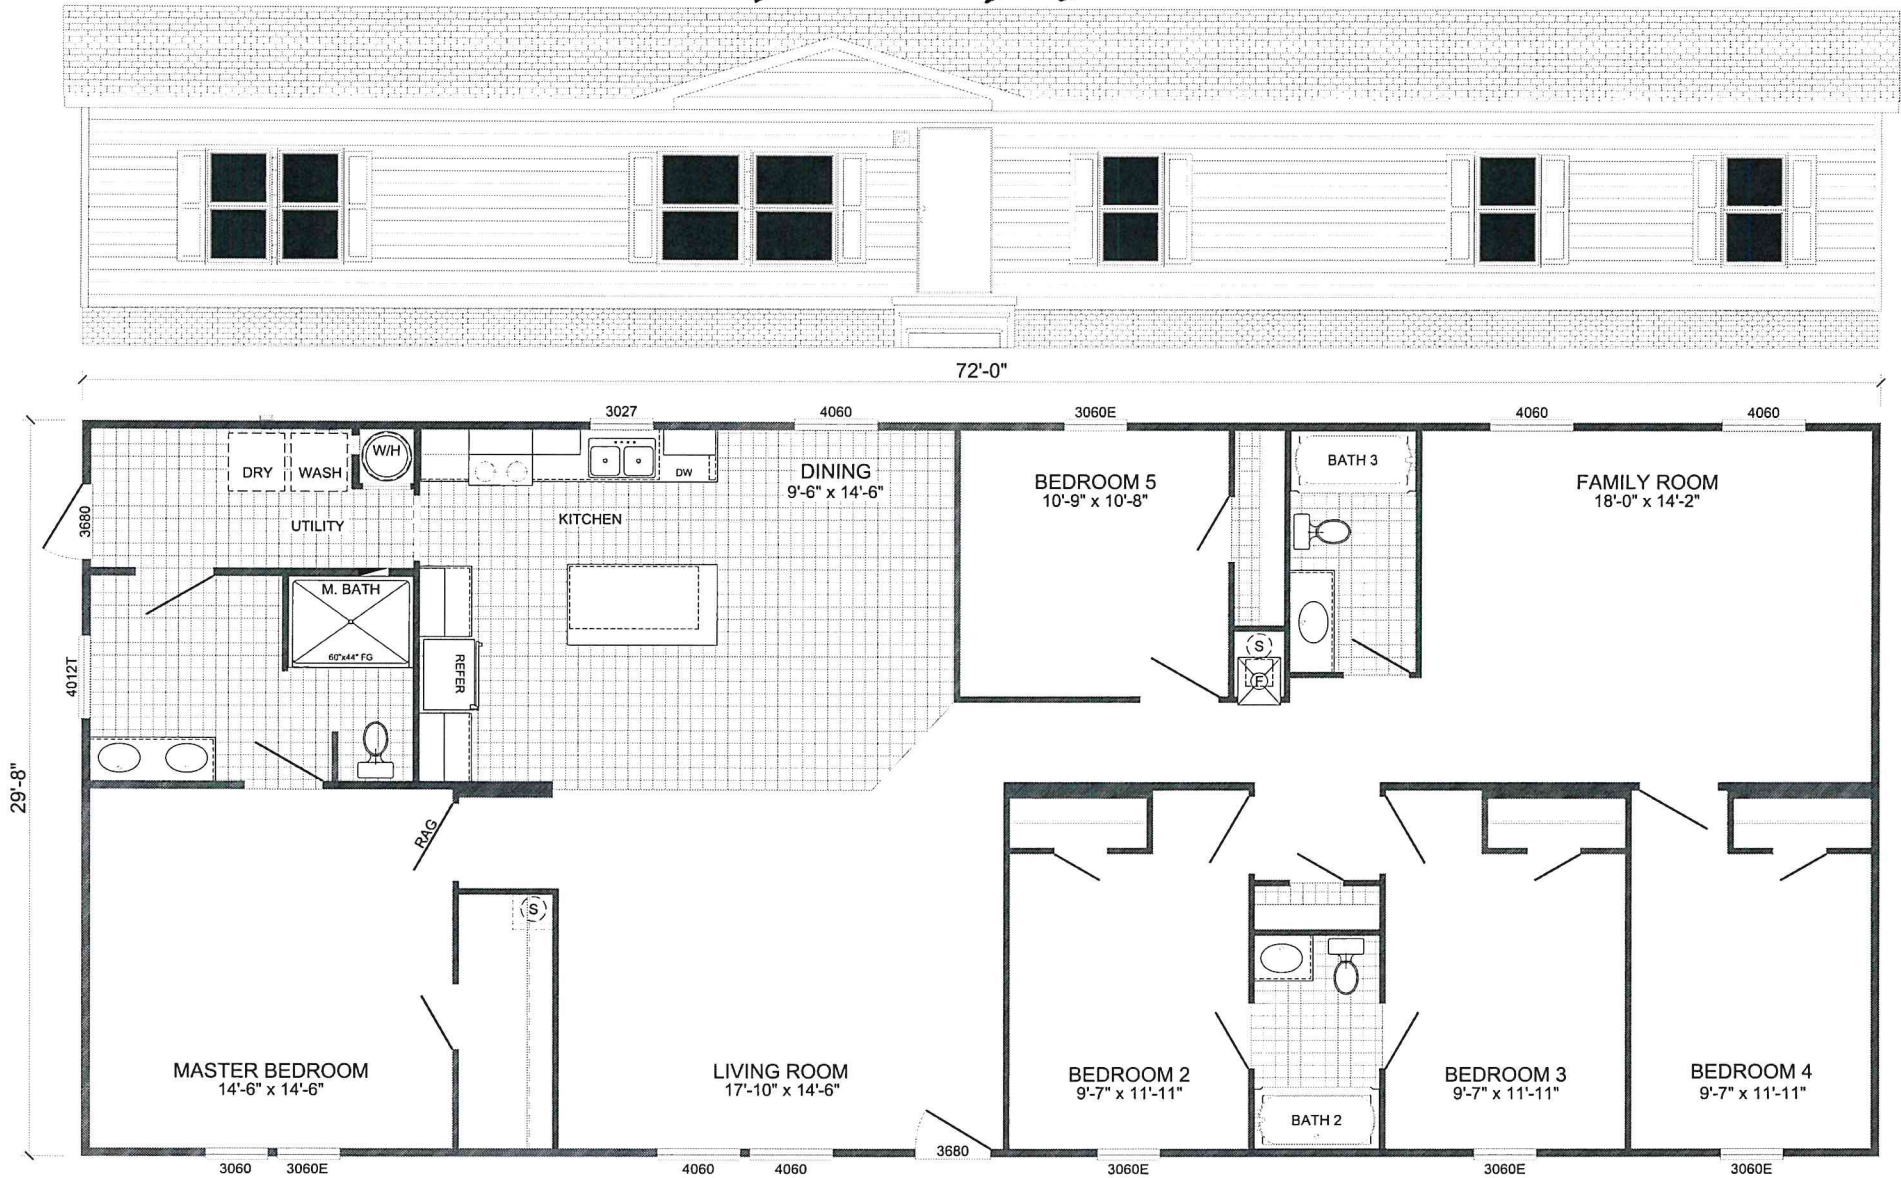

# The Rock

**L-3725C - RUNNER SS**  
**5-BEDROOM / 3-BATH**  
**32 x 76 - Approx. 2136 Sq. Ft.**

Date: 07/06/23

\* All room dimensions include closets and square footage figures are approximate.  
 \* Transom windows are available on optional 9'-0" sidewall houses only.

*Runner* **SS**