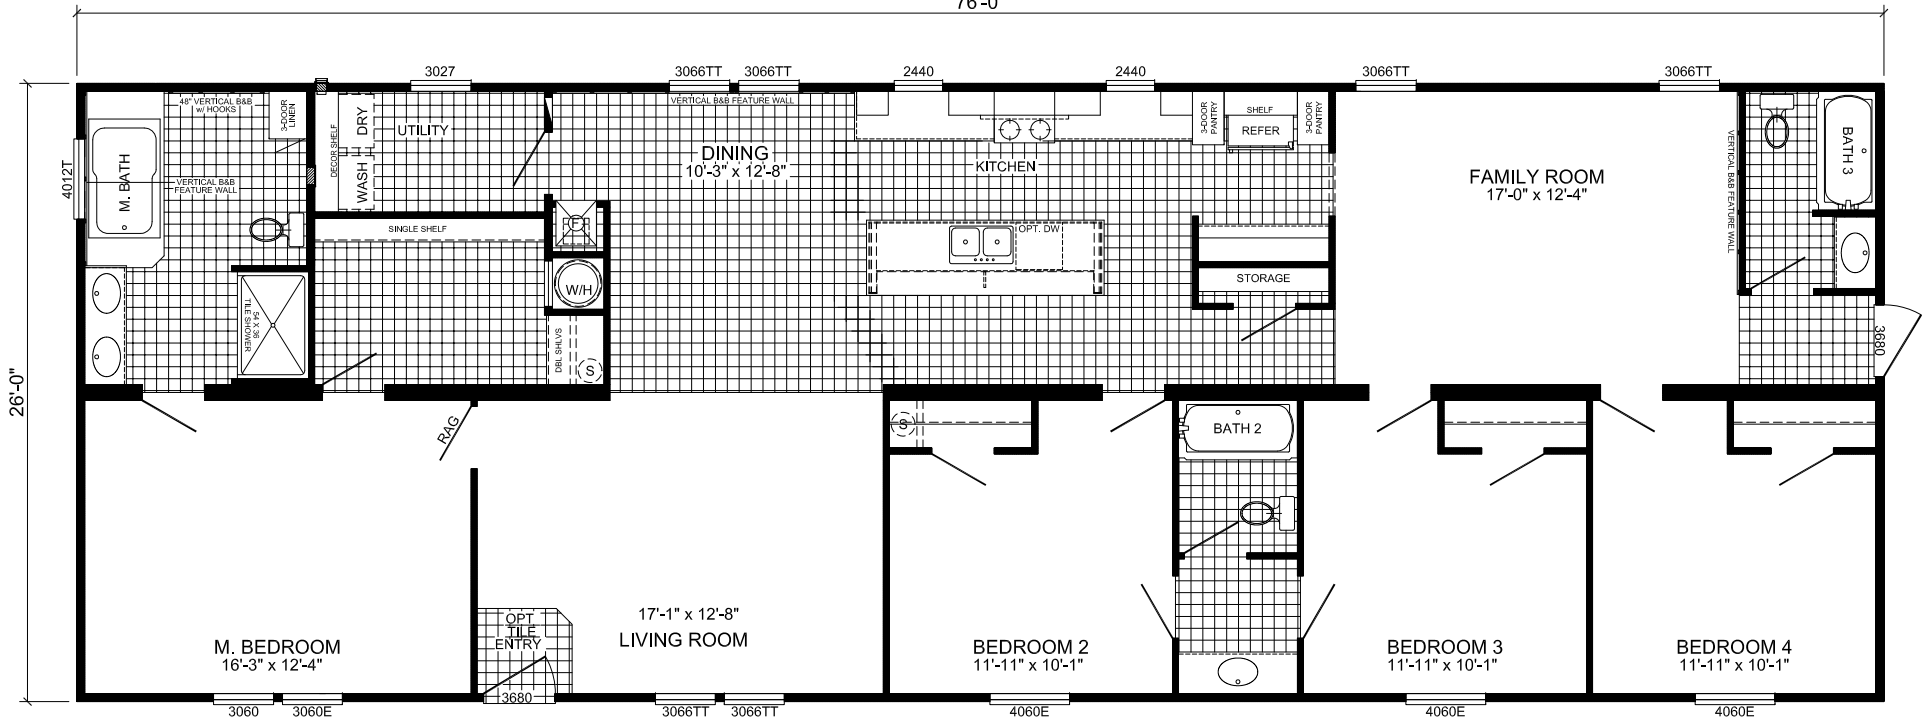

76'-0"

D-2764M-EX
4-BEDROOM / 3-BATH
28 X 80 - Approx. 1976 Sq. Ft.

Date: 07/19/24

* All room square footage figures are approximate.

* Live Oak Homes reserves the right to modify product offering at any time.