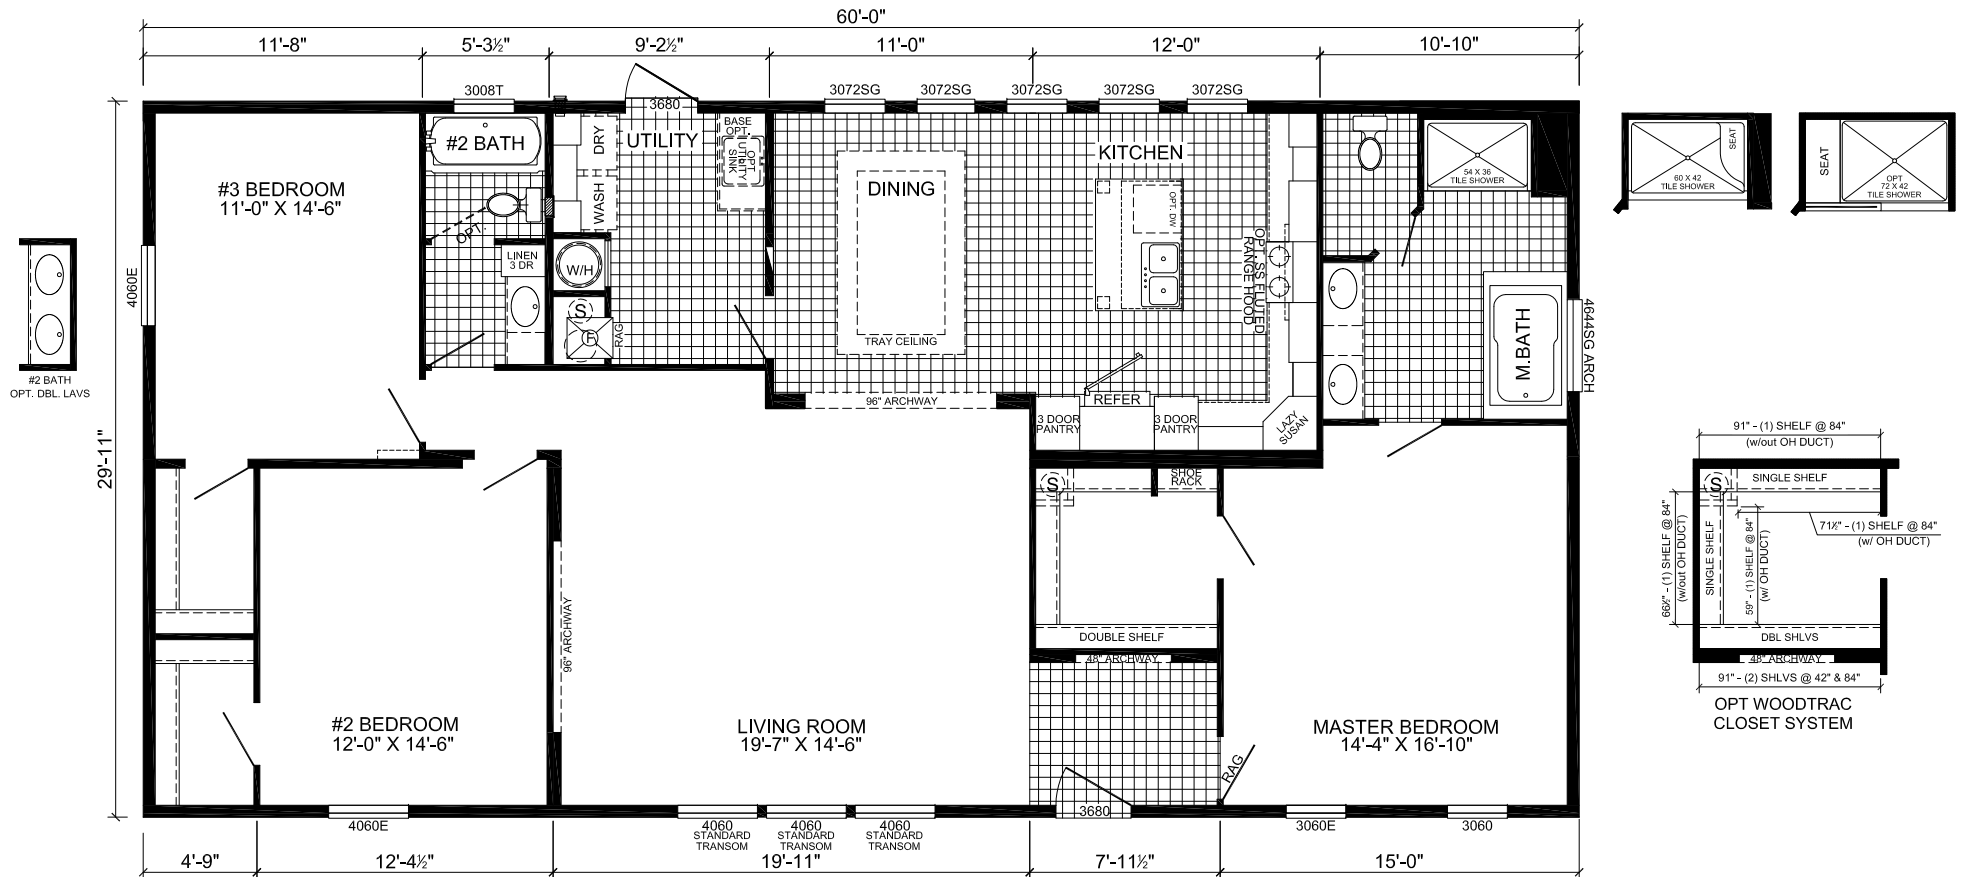

HILTON

FRONT ELEVATION

P-3603I
3-BEDROOM / 2-BATH
32 X 60 - Approx. 1795 Sq. Ft.

Date: 10/29/20

* All room dimensions include closets and square footage figures are approximate.
 * Transom windows are available on optional 9'-0" sidewall houses only.