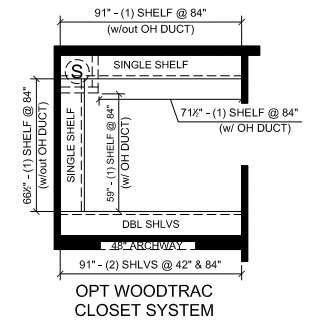

HILTON

FRONT ELEVATION

P-3603I
3-BEDROOM / 2-BATH
32 X 60 - Approx. 1795 Sq. Ft.

Date: 10/29/20

* All room dimensions include closets and square footage figures are approximate.
 * Transom windows are available on optional 9'-0" sidewall houses only.